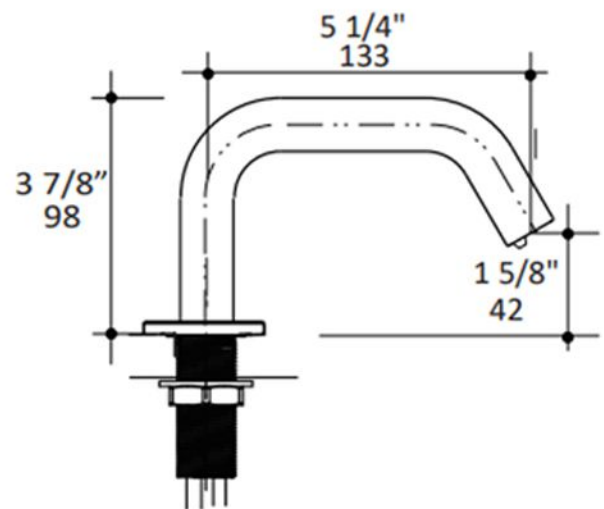

Fontana Marsala High Quality Matte Black Restroom Soap Dispenser

Size:

Specifications:

Model Number: FSF10114
 Main Material: Metal, Brass
 Dispenser Type: Automatic Dispenser
 Type: Soap Dispensers
 Pump Material: Brass
 Surface Treatment: Matte Black
 Installation: Deck Mount
 Working Mode: Infrared Sensor
 Surface finish: Matte Black
 Flow Rate: Available Flow Rate From 0.5 to
 BIM Touchless Faucet File: This touchless
 restroom faucet is available in Revit Family &
 BIM Object File for easy specifications.
 Usage: Commercial